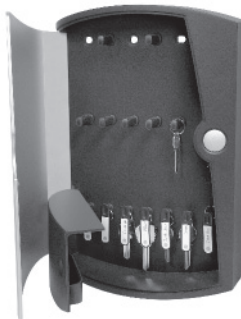

•Key cabinets stores all of your keys in one place. Includes peg hooks or removable key tags with labels for easy identification. Modern design mounts easily with spring-loaded door.

•**Key Cabinet**
Stock No. Color
SR-001889 Silver