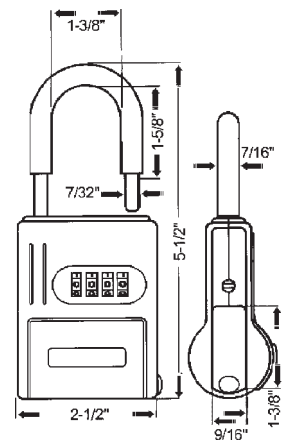

- Hangs easily on door knob, fence, pipe, etc.
- Protective rubber shell.
- Change combo as needed.
- No tools necessary.

• **KeySafe Original (Portable)**

Stock No.	Color
SR-000394	Black
SR-001010	Titanium

- Holds up to 5 keys.
- Attaches securely to any wall or flat surface.
- Change combo as needed.
- Includes mounting hardware.

• **KeySafe Original (Permanent)**

Stock No.	Color
SR-000404	Black
SR-001011	Titanium