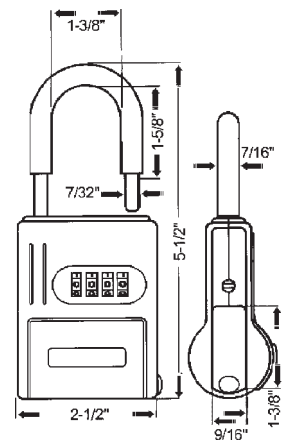

KEY CABINETS

SELECT ACCESS Key Storage Security Program No Lockouts — No Schedule Conflicts

**Portable
5400D**

**Wall Mount
5401D**

Large key storage compartment—holds over 5 door or car keys. 4-dial resettable combination lock—provides simple, set-your-own combination convenience. Solid die cast body—reinforced to withstand hammering and sawing. Zinc lock body and shutter door—weather resistant for years of dependable operation.

Stock No.	Description
SL-200W BLACK	Box
SL-170	Lever grip

- Hangs easily on door knob, fence, pipe, etc.
- Protective rubber shell.
- Change combo as needed.
- No tools necessary.

•**KeySafe Original (Portable)**

Stock No.	Color
SR-000394	Black
SR-001010	Titanium

- Holds up to 5 keys.
- Attaches securely to any wall or flat surface.
- Change combo as needed.
- Includes mounting hardware.

•**KeySafe Original (Permanent)**