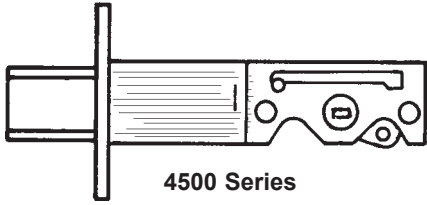

ILCO

4500 Series

ILCO (LORI)	2-3/8" Square Face	2-3/8" D.I.	2-3/4" Square Face	2-3/4" D.I.
4500 Series	ZL-324 (4500-5000)	ZL-326 (4540-5014)	ZL-325 (4510-5001)	ZL-327 (4550-5001)
4500 Series 2" BS	ZL-426 (4900-5004) 2" backset, must order LOR-4600 housing with latch.			