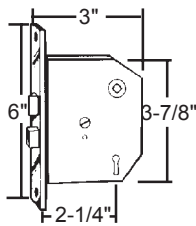

IL-214-04-51
Bit Key Lock.
Finish: Satin Brass