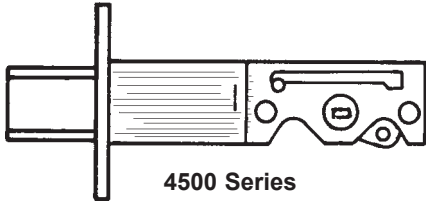

ILCO

4500 Series

ILCO (LORI)	2-3/8" Square Face	2-3/8" D.I.	2-3/4" Square Face	2-3/4" D.I.
4500 Series	ZL-324 (4500-5000)	ZL-326 (4540-5014)	ZL-325 (4510-5001)	ZL-327 (4550-5001)
4500 Series 2" BS	ZL-426 (4900-5004) 2" backset, must order LOR-4600 housing with latch.			