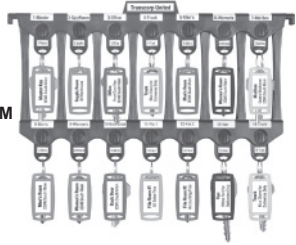

KEY ACCESSORIES

(By manufacturer's name)

FILE-A-KEY™ (LETTER)

Organize up to 14 keys. Keys not included. Fits standard letter filing cabinets or mobile file boxes. 14 key snaps w/ rings, complete set of blank and preprinted labels. 12-3/4"W x 6"L x 3/8"H.