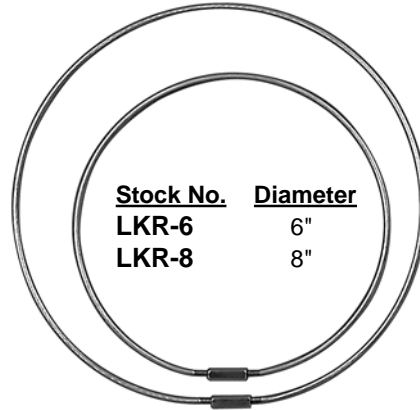

KEY ACCESSORIES

(By manufacturer's name)

GIVE-AWAY KEY RINGS

1"

GAK-6

3/4"

GAK-4

<u>Stock No.</u>	<u>Diameter</u>	<u>Quantity</u>	<u>Gauge</u>
*GAK-3	.625"	1000	.0475
GAK-4	.75"	1000	.0475
GAK-6	1.0"	1000	.0475

*GAK-3 rings are special order only.

Your customers expect you to provide keys. Go the extra step and put them on these Give-Away Key Rings. These inexpensive rings are available in 3 popular sizes. They are made from hardened spring steel wire, .0475-inch (1.2 mm) in diameter, with a bright zinc plating to resist tarnishing. Packed 1000 per box.

LARGE KEY RINGS

<u>Stock No.</u>	<u>Diameter</u>
LKR-6	6"
LKR-8	8"

Made of half-hard steel with a galvanized finish. The threaded fastener screws are either to the left or the right, allowing access on both sides of the ring.

SPECIFY numbers when ordering.
 Ex: **NT-1 (41-60)**

These Key Identification Tags below are made from heavy card stock, with a smooth writing surface. Each tag has 2 metal grommets for durability and comes with a 3/4" key ring.