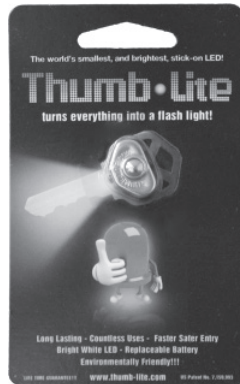

KEY ACCESSORIES

(By manufacturer's name)

AUTOMOTIVE SHELL KEYS

A new intergrated remote key is expensive. These shells permit you to offer your customers a much less expensive alternative. You can remove the electronic board from the broken key, place it in the new shell, duplicate the key and have the customer on their way in minutes while saving them big money and adding to your profits. Replacement keys are currently available for Chrysler, Toyota and Lexus products shown below. Shells only - no electronics included.

Key blank shell are shown smaller than actual size.

Don't get locked out! Clip a spare key in your wallet or purse

Stock No.	Keyway
JT-KW1/11-CLIP	Kwikset
JT-SC1-CLIP	Schlage
JT-WR5-CLIP	Weiser

We stock most of Jet's key blanks.

Thumb-Lite is a convenient way to provide extra light when needed.

THUMB-LITE

Thumb-Lite's compact design provides an easy way to turn anything into a flashlight. Whether unlocking a car door, or finding something dropped in the dark, Thumb-Lite is a convenient way to provide extra light when needed.

Easy Operation: Unlike other compact lights, Thumb-Lite can be used effortlessly with one hand. Designed to be used the way a person naturally grips an object, Thumb-Lite is easily activated and shines light in the direction the object is pointing. No tools or assembly are required. Just pull the adhesive protector and stick it on a key or other object - it's that easy. Because of its small size and advanced adhesive, Thumb-Lite sticks to any size key.