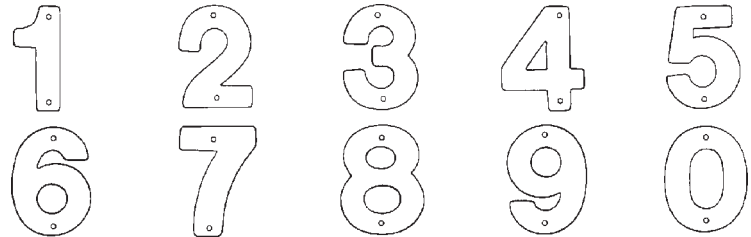

To Order, Specify Stock# & Finish
EX: IV-3005-619

Finishes: 505, 605, 613, 619, 620, 625

Stock#	House Number	Stock#	House Number
IV-3005-	#0	IV-3055-	#5
IV-3015-	#1	IV-3065-	#6
IV-3025-	#2	IV-3075-	#7
IV-3035-	#3	IV-3085-	#8
IV-3045-	#4	IV-3095-	#9

**REMEMBER: If you don't see what you need,
please contact us with your requirements.**