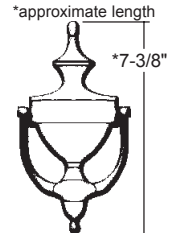

DOOR KNOCKERS & BUTTONS

Limited supply
Discontinued by factory
CALL FOR CLOSEOUT PRICES

SOCIETY BRASS
COLLECTION™

Solid-Forged Brass Door Bell Buttons
10 units per master carton. Box pack.

Solid-Forged Brass Door Knockers
5 units per master carton. Box pack.