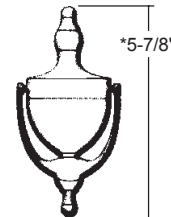

DOOR KNOCKERS & BUTTONS

Limited supply
Discontinued by factory
CALL FOR CLOSEOUT PRICES

SOCIETY BRASS
COLLECTION™

Solid-Forged Brass Door Bell Buttons
10 units per master carton. Box pack.

Solid-Forged Brass Door Knockers
5 units per master carton. Box pack.