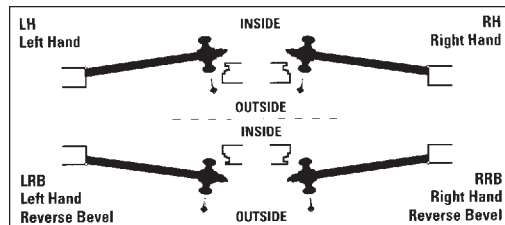

SUPER SPECIAL PRICING AVAILABLE ON ITEMS MARKED WITH ■ - SUPPLIES LIMITED - PLEASE INQUIRE.

149 v2
(PL-6)

©ZIPF LOCK COMPANY